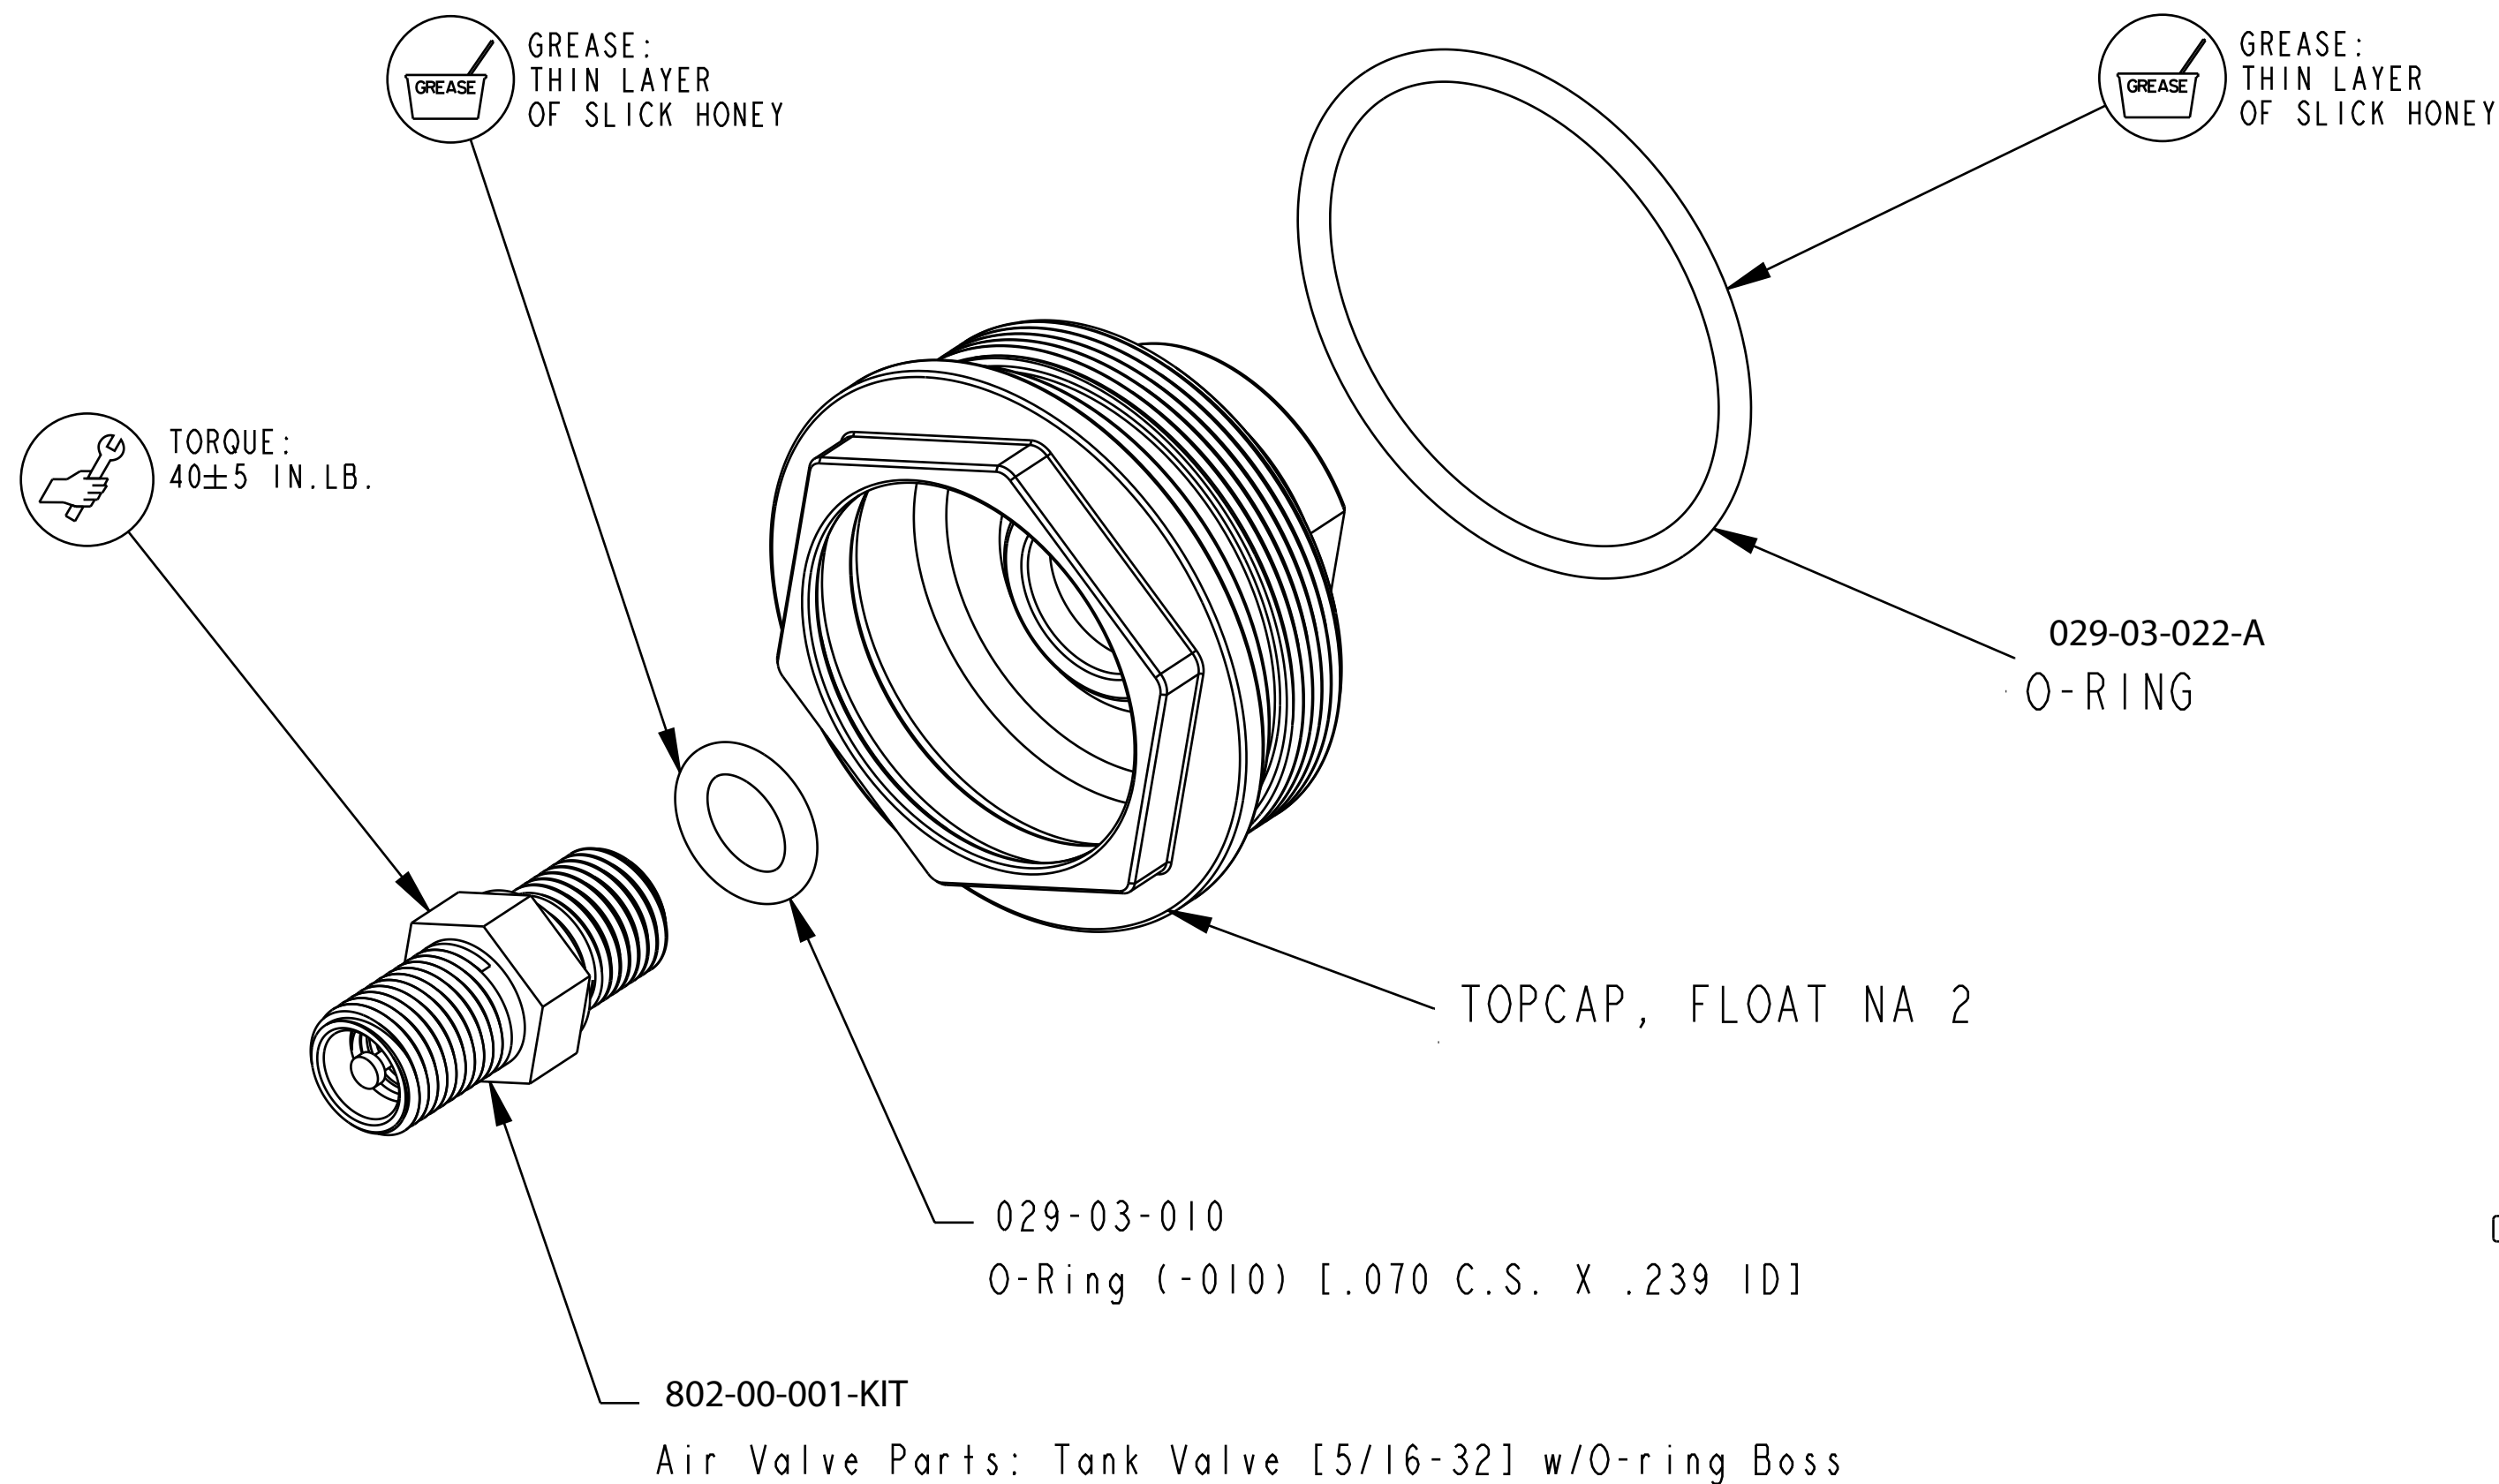

4

3

2

1

SECTION A-A

FOX		FOX Factory, Inc.	Ph 831-768-1100
		130 Hangar Way, Watsonville, CA 95076 USA	Fax 831-768-9312
TITLE			
32mm Topcap, FLOAT NA 2			
SIZE DWG. NO.			
C			
PLOT SCALE 2.00:1		SHEET 1 OF 1	